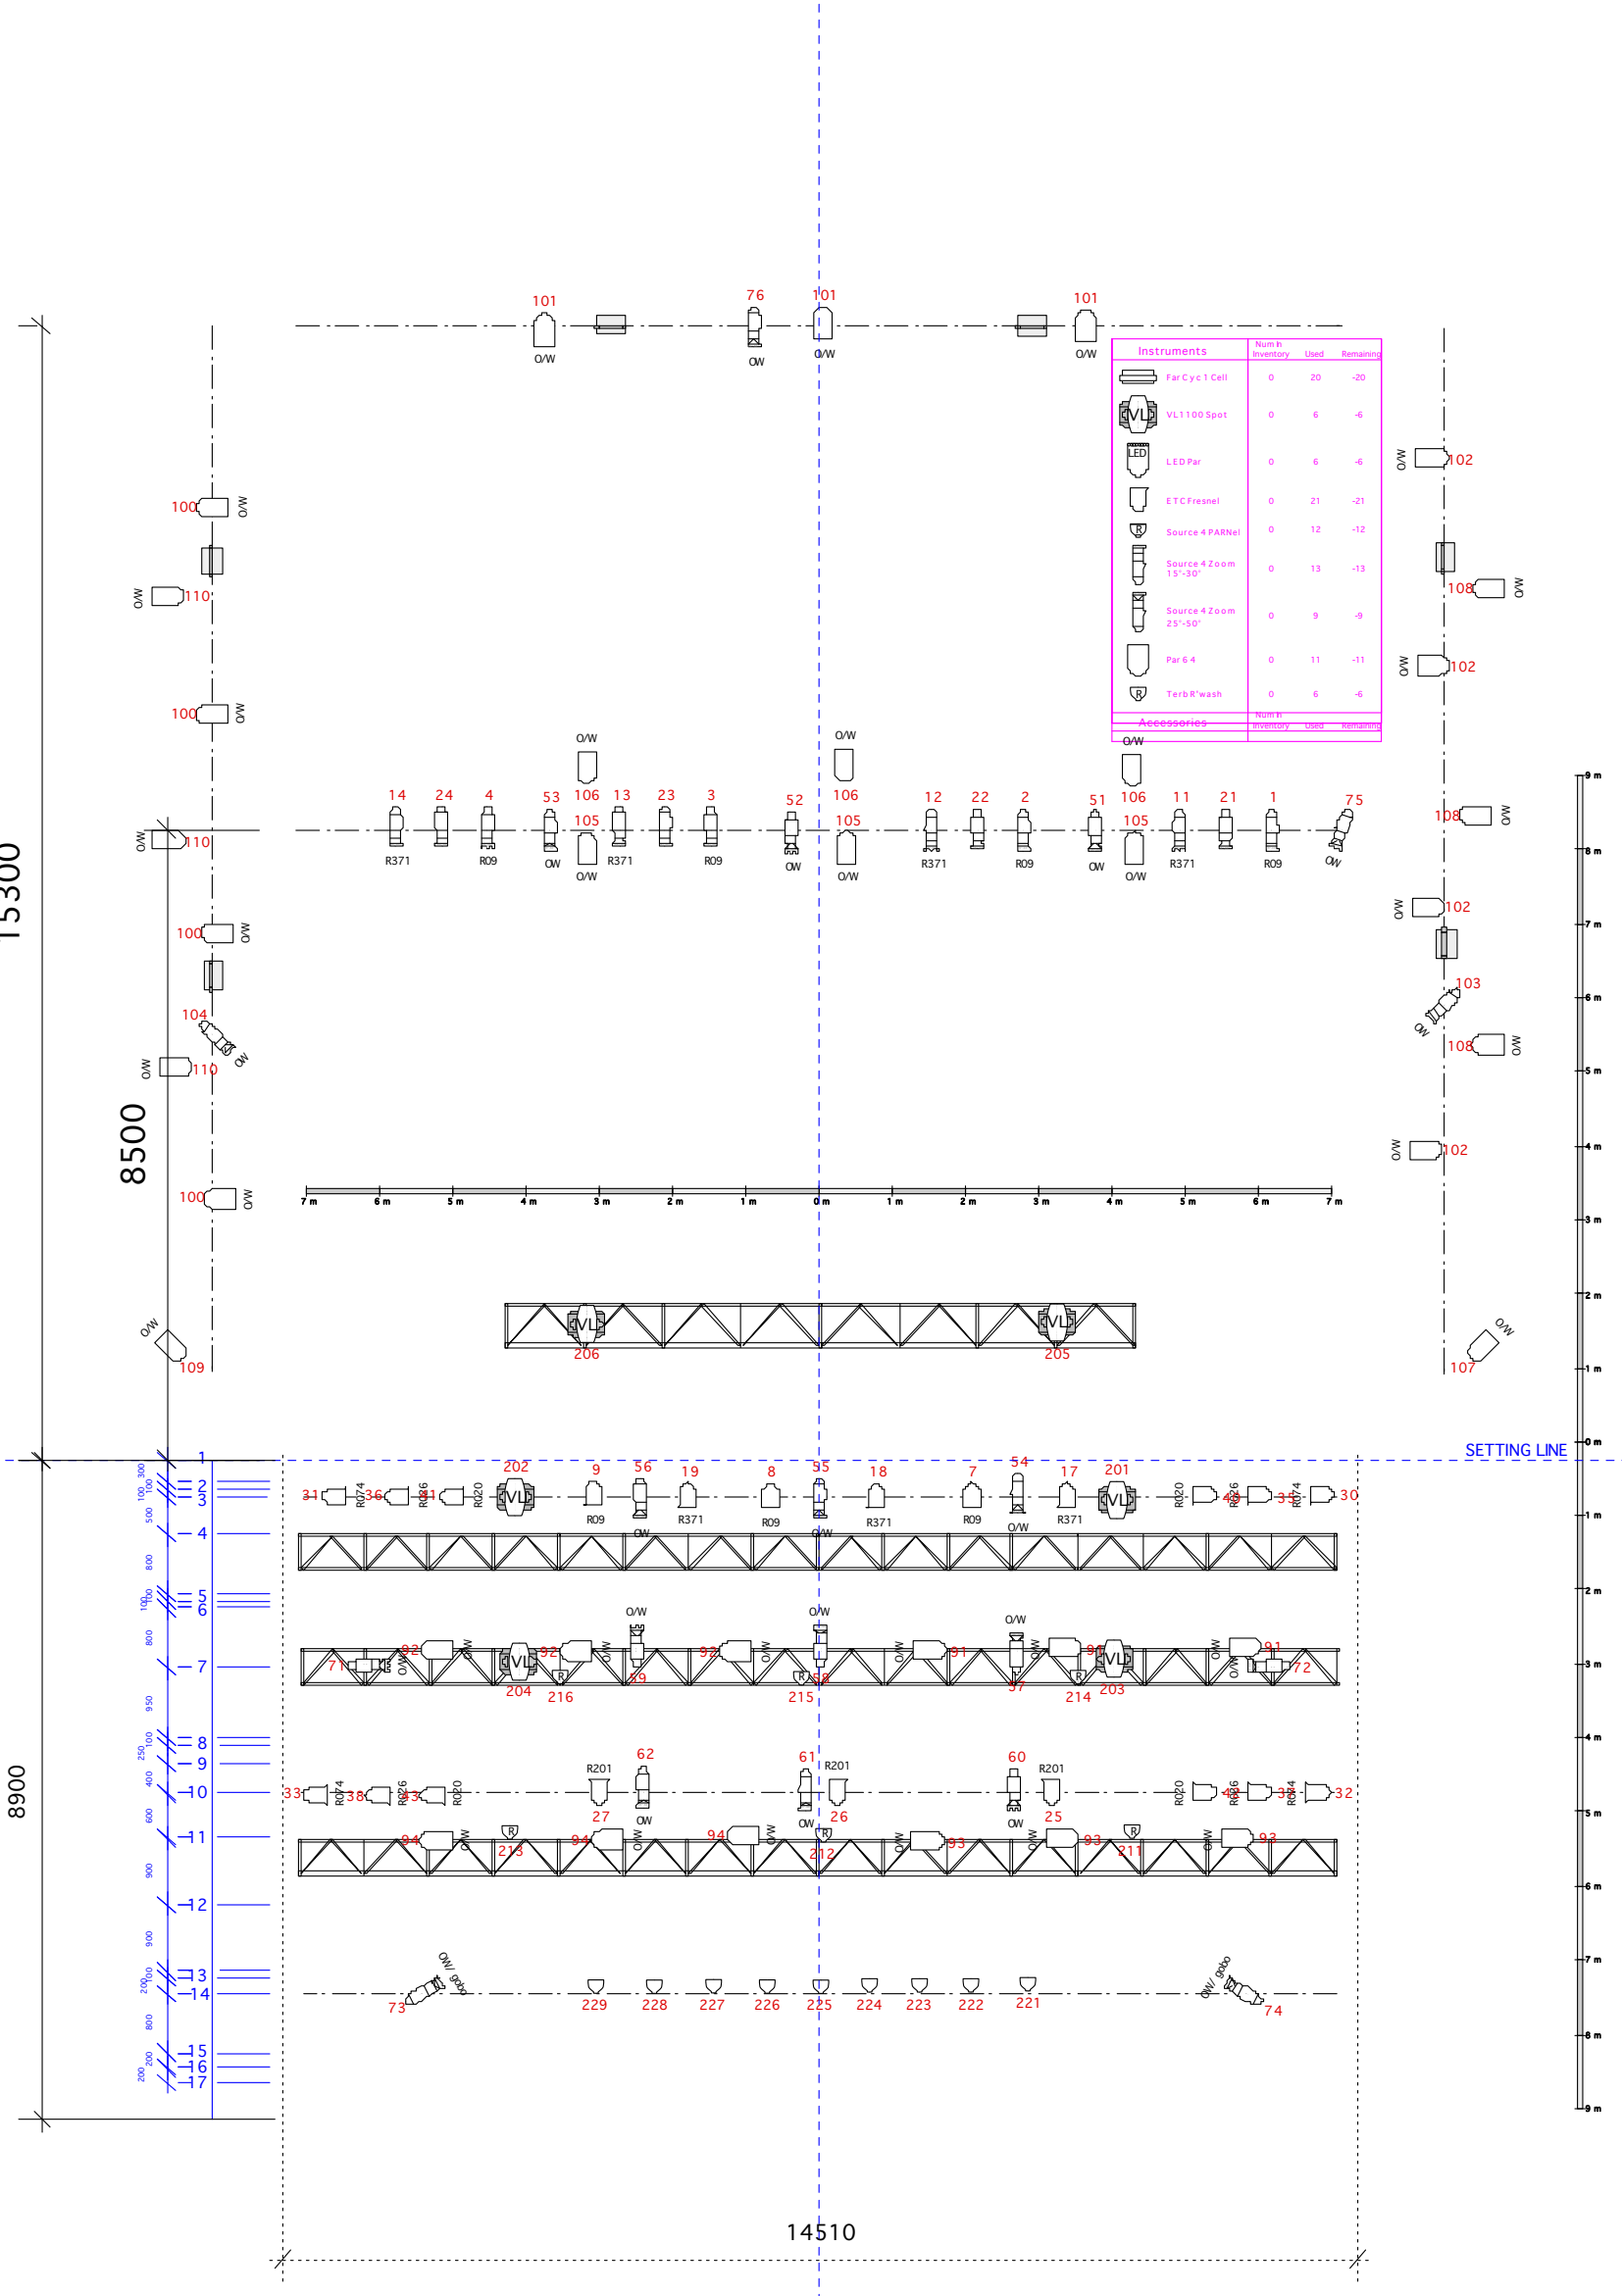

15300

8500

8900

14510

Instruments			
Icon	Item Name	Num In Inventory	Used
	Far Cyc 1 Cell	0	20
	VL1100 Spot	0	6
	LED Par	0	6
	ETC Fresnel	0	21
	Source 4 PARnel	0	12
	Source 4 Zoom 15'-30"	0	13
	Source 4 Zoom 25'-50"	0	9
	Par 6 4	0	11
	Terb R'wash	0	6
Accessories			
Icon	Item Name	Num In Inventory	Used
	O/W		

SETTING LINE