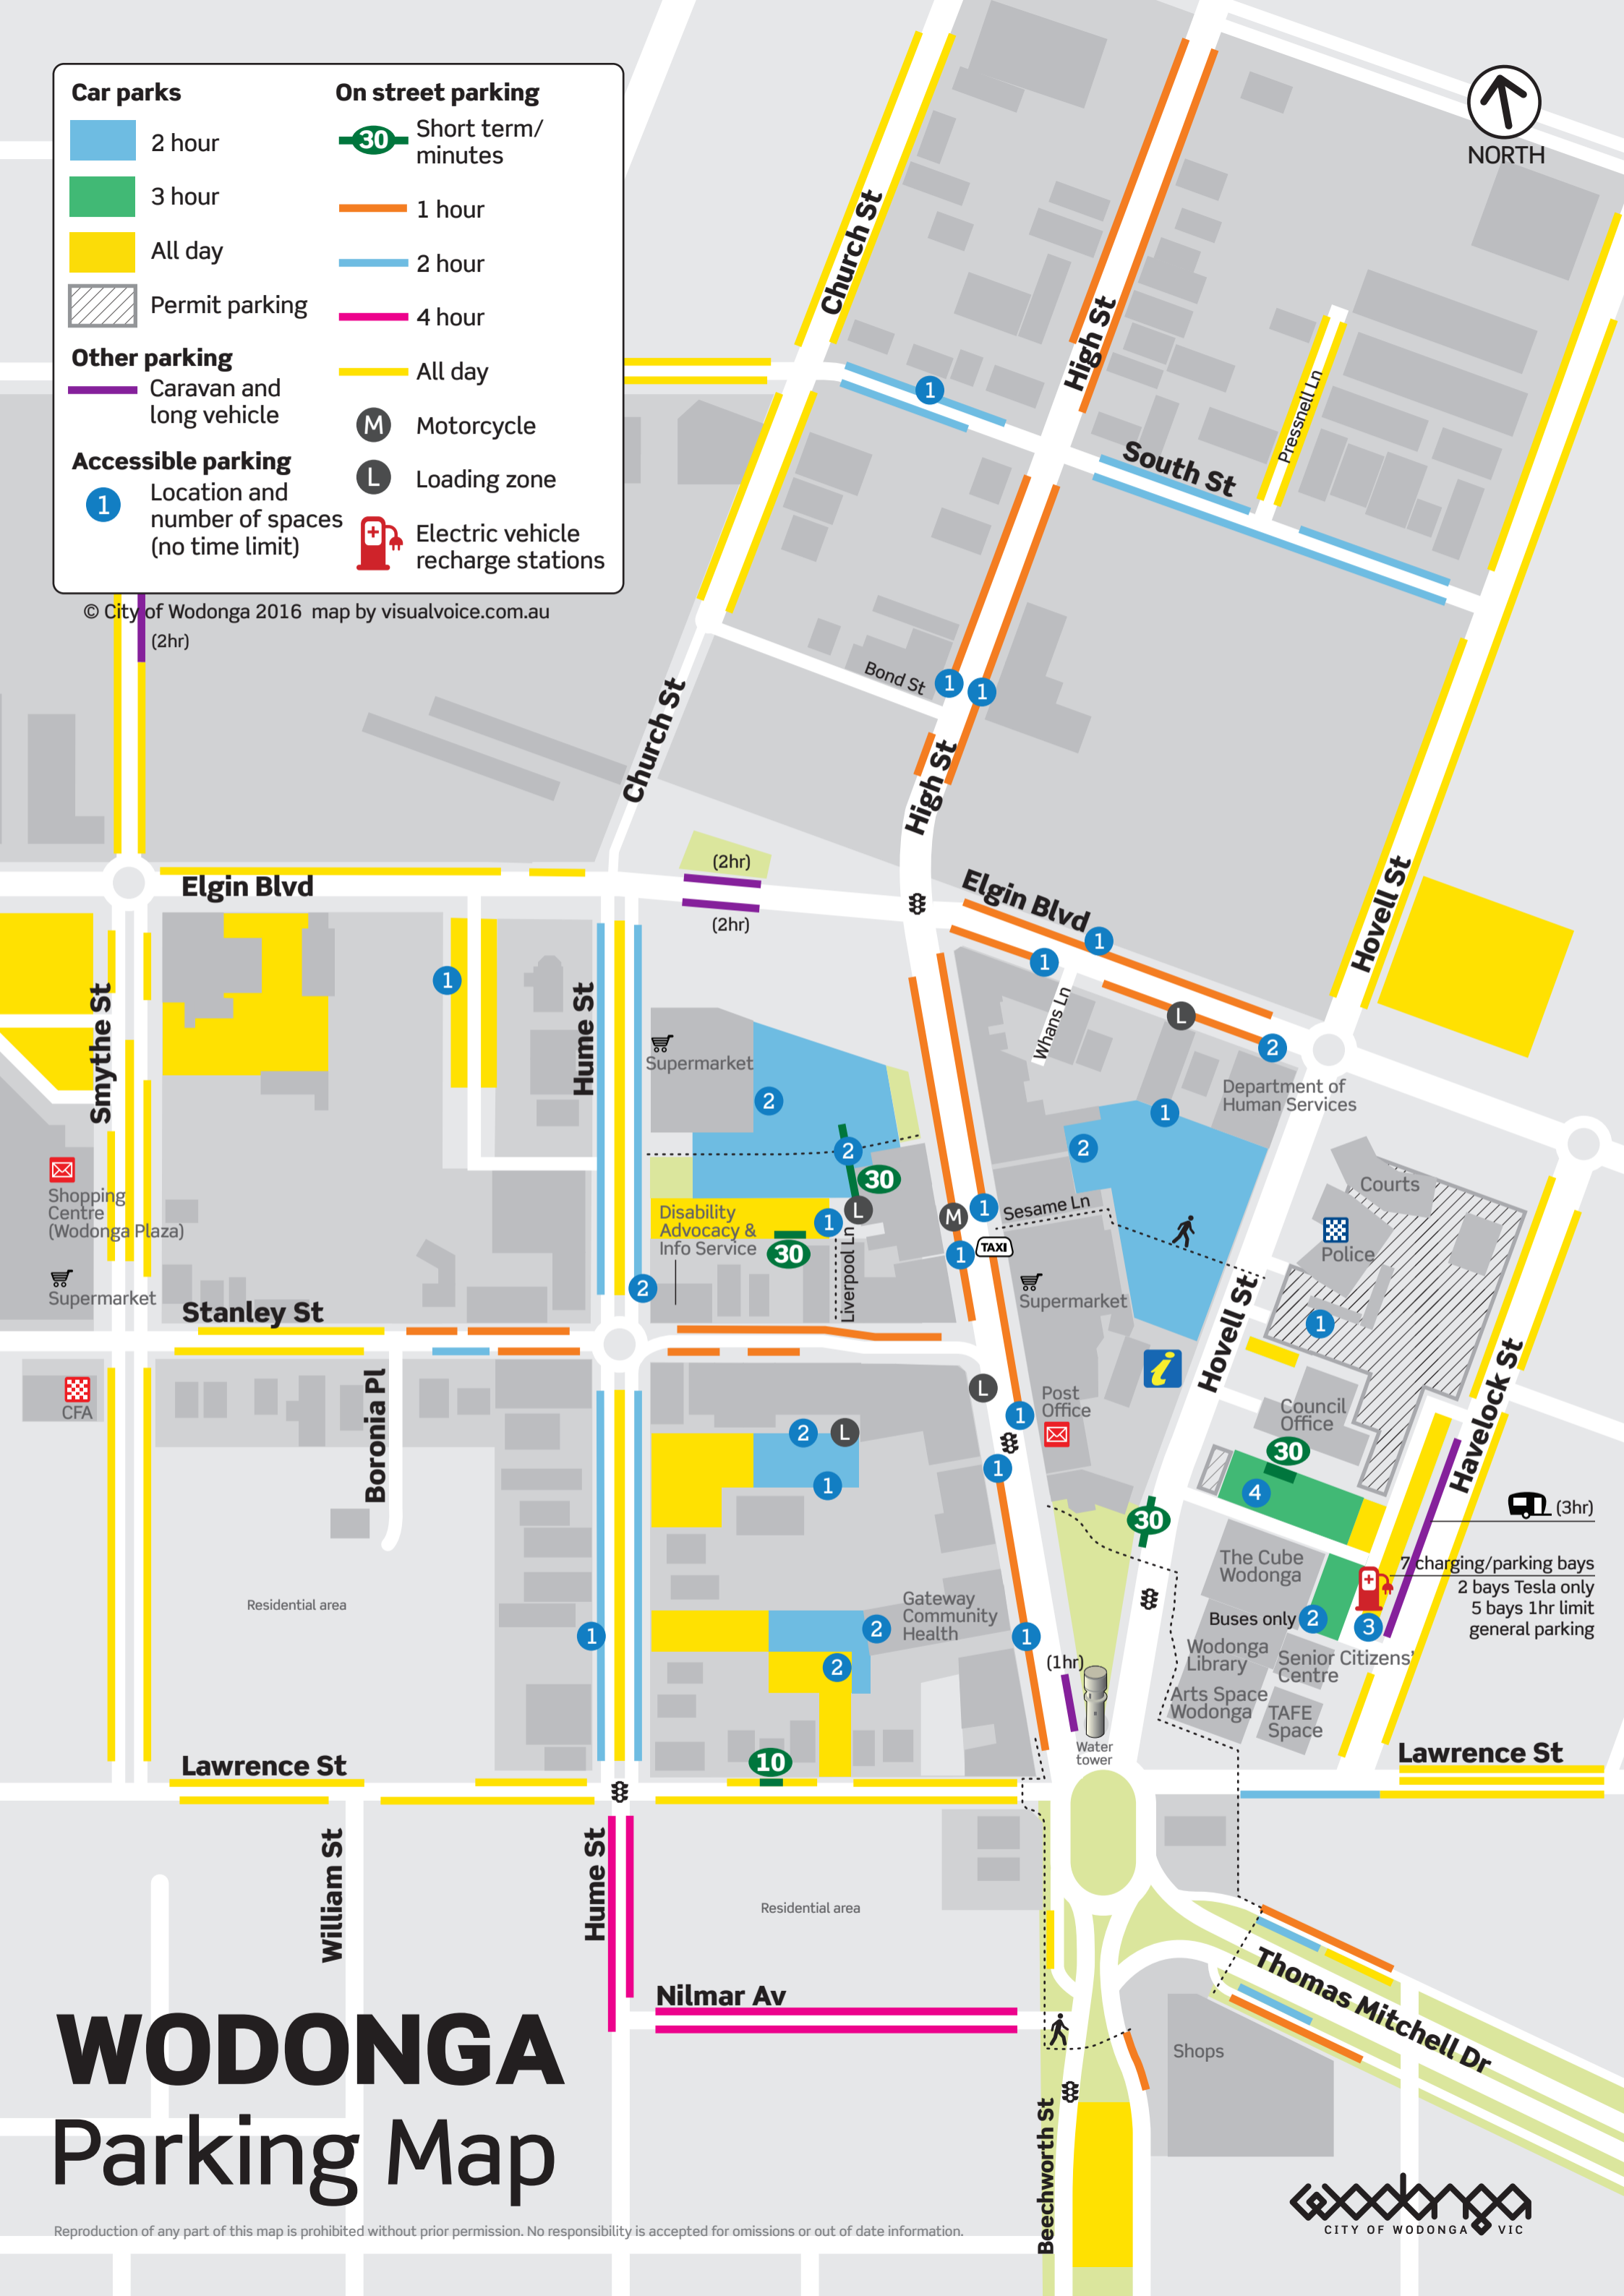

Car parks

- 2 hour
- 3 hour
- All day
- Permit parking

On street parking

- Short term/minutes
- 1 hour
- 2 hour
- 4 hour
- All day

Other parking

- Caravan and long vehicle
- Motorcycle
- Loading zone
- Electric vehicle recharge stations

Accessible parking

- Location and number of spaces (no time limit)

© City of Wodonga 2016 map by visualvoice.com.au (2hr)

WODONGA Parking Map

Reproduction of any part of this map is prohibited without prior permission. No responsibility is accepted for omissions or out of date information.